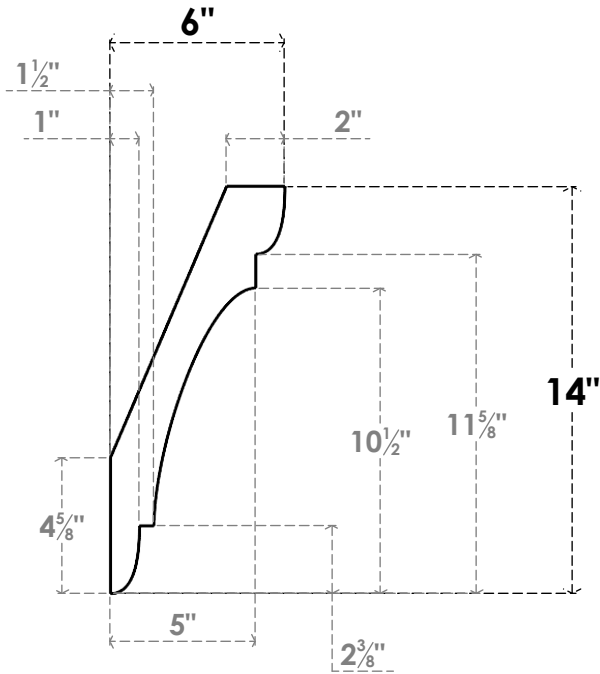

ITEM NUMBER: BRCPC055X06000X14000OLY

5 1/2"W X 6"D X 14"H OLYMPIC ARCHITECTURAL GRADE PVC CLOSED KNEE BRACE

SIDE PROFILE

FRONT PROFILE

ISOMETRIC

EKENA MILLWORK
2300 WEST MAIN ST.
CLARKSVILLE, TX 75426
TOLL FREE: 866-607-0453
WWW.EKENAMILLWORK.COM