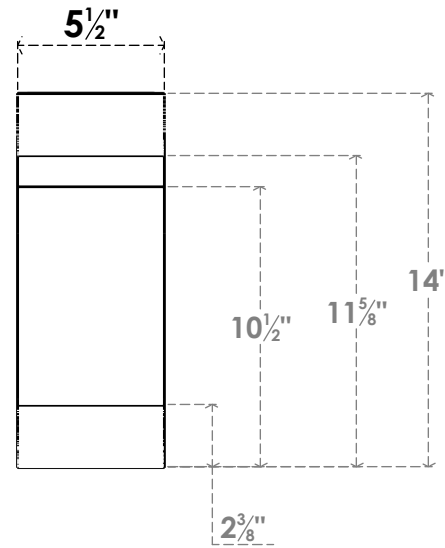

ITEM NUMBER: BRCPC055X06000X14000OLY

5 1/2"W X 6"D X 14"H OLYMPIC ARCHITECTURAL GRADE PVC CLOSED KNEE BRACE

SIDE PROFILE

FRONT PROFILE

ISOMETRIC

EKENA MILLWORK
2300 WEST MAIN ST.
CLARKSVILLE, TX 75426
TOLL FREE: 866-607-0453
WWW.EKENAMILLWORK.COM